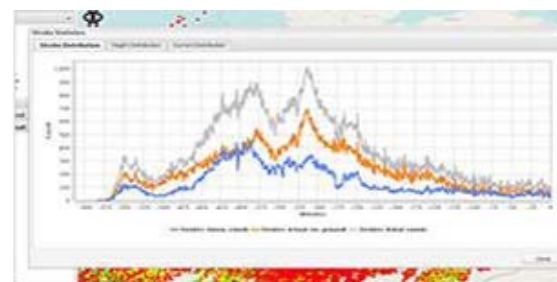

Lightning Data

Kumwell Lightning Research Center provides lightning activities data across Thailand and nearby countries. We can support our customer by provide lightning data service, analysis and investigate lightning event through LINET view. You can get information about *timestamp, longitude, latitude, height, amplitude and type of the stroke*.

LINET view can be monitor the lightning data via web-bases application;

- Real-time lightning data: Can specific interesting area
- Historic lightning data: Can specific considered time
- Export lightning data: Export as text file and google earth file
- Alarm function: Can set up lightning alert
- Nowcasting: Can set up lightning warning up to 1 hour in advance

1. Real-time and historic lightning data

2. Lightning data analysis

3. 3D Measurement and Emission Height