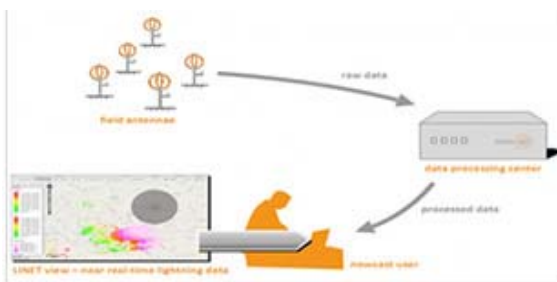

Lightning Data

Kumwell Lightning Research Center provides lightning activities data across Thailand and nearby countries. We can support our customer by provide lightning data service, analysis and investigate lightning event through LINET view. You can get information about *timestamp, longitude, latitude, height, amplitude and type of the stroke*.

LINET view can be monitor the lightning data via web-bases application;

- Real-time lightning data: Can specific interesting area
- Historic lightning data: Can specific considered time
- Export lightning data: Export as text file and google earth file
- Alarm function: Can set up lightning alert
- Nowcasting: Can set up lightning warning up to 1 hour in advance

1. Real-time and historic lightning data

2. Lightning data analysis

3. 3D Measurement and Emission Height